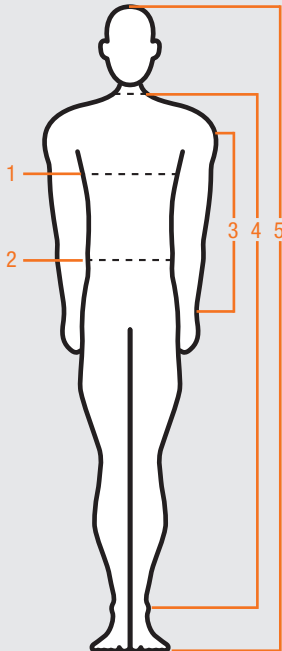

Bodysizes for Suits